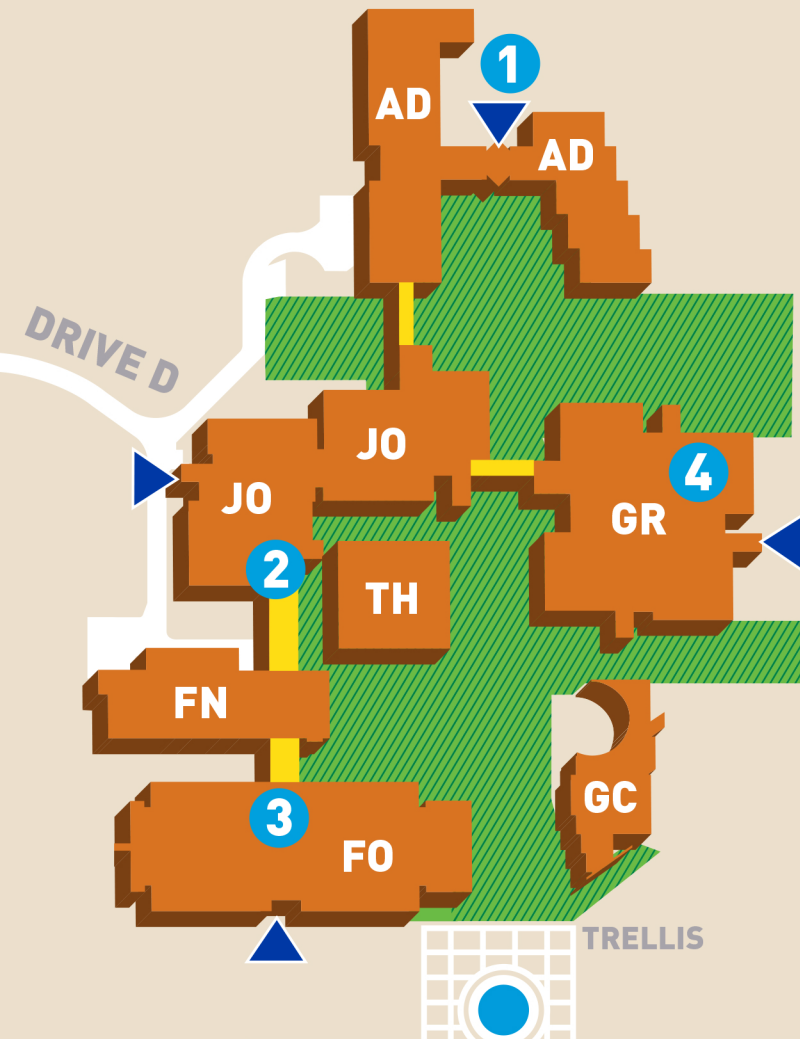

Entrances to Skybridges

1 AD: To access the skybridge, take the stairs or elevator to the third floor. The skybridge connects AD to the fourth floor of JO.

2 JO: The skybridges are on the fourth floor of JO. They connect to the fourth floor of GR, third floor of AD and third floor of FN.

3 FO: To access the skybridge, take the stairs or elevator to the third floor. It connects to the third floor of FN.

4 GR: To access the skybridge, take the stairs or elevator to the fourth floor. It connects to the fourth floor of JO.

 Construction Area

 Skybridge

 Main Entrance

AD Administration

JO Erik Jonsson Academic Center

GR Cecil H. Green Hall

FO Founders Building

FN Founders North